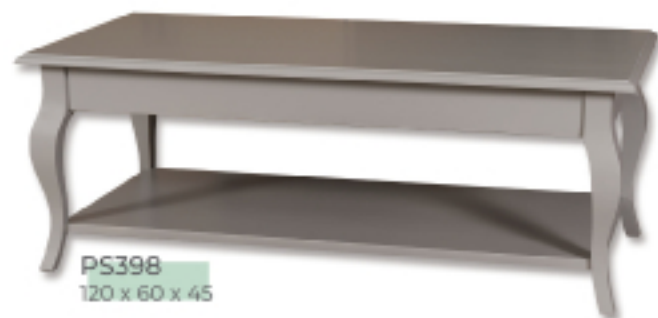

PS677
130 x 130 x 78

PS715
180 x 100 x 78
210 x 100 x 78

PS678
210 x 90 x 78

PS576
210 x 90 x 78

Coffee Tables

PS713
90 x 65 x 45

PS710
65 x 65 x 45

PS128
90 x 90 x 45

PS80
64 x 40 x 60
49 x 40 x 50
34 x 40 x 39

PS582
120 x 60 x 45

PS583
90 x 90 x 47

Showcases & Library

i

- Choose for any model with drawer simple metal rail or even soft-close metal rail
- The BAS parts can also be ordered separately
- Also available with OAK Top