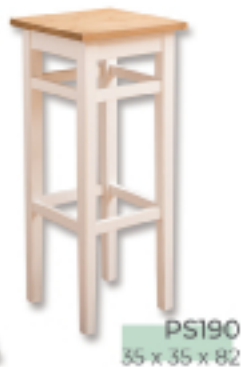

PS190
35 x 35 x 82